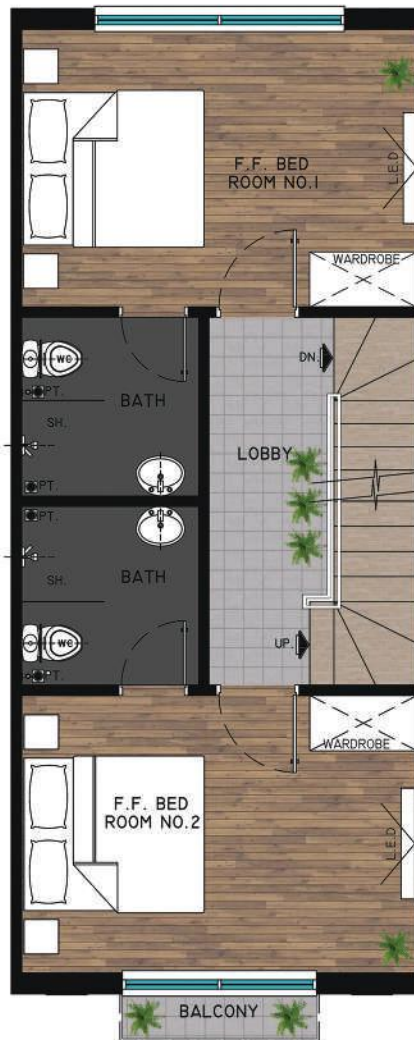

Build Your Own Dream Home

Ground Plus 2 Floors,
4 Bed, covered area
approx. 1700 Sq ft

**LOW
COST
SCHEME**

ACCOMODATION

Ground Floor:
Lounge, Kitchen, Dining,
Powder Room, Stair Case,
Store, Rear Passage

First Floor:
2 Bedrooms with Attached Bath
Balcony with one Room, Lobby

Second Floor:
2 Bedrooms with Attached Bath
Balcony with one Room, Lobby

GROUND FLOOR PLAN

FIRST FLOOR PLAN

SECOND FLOOR PLAN